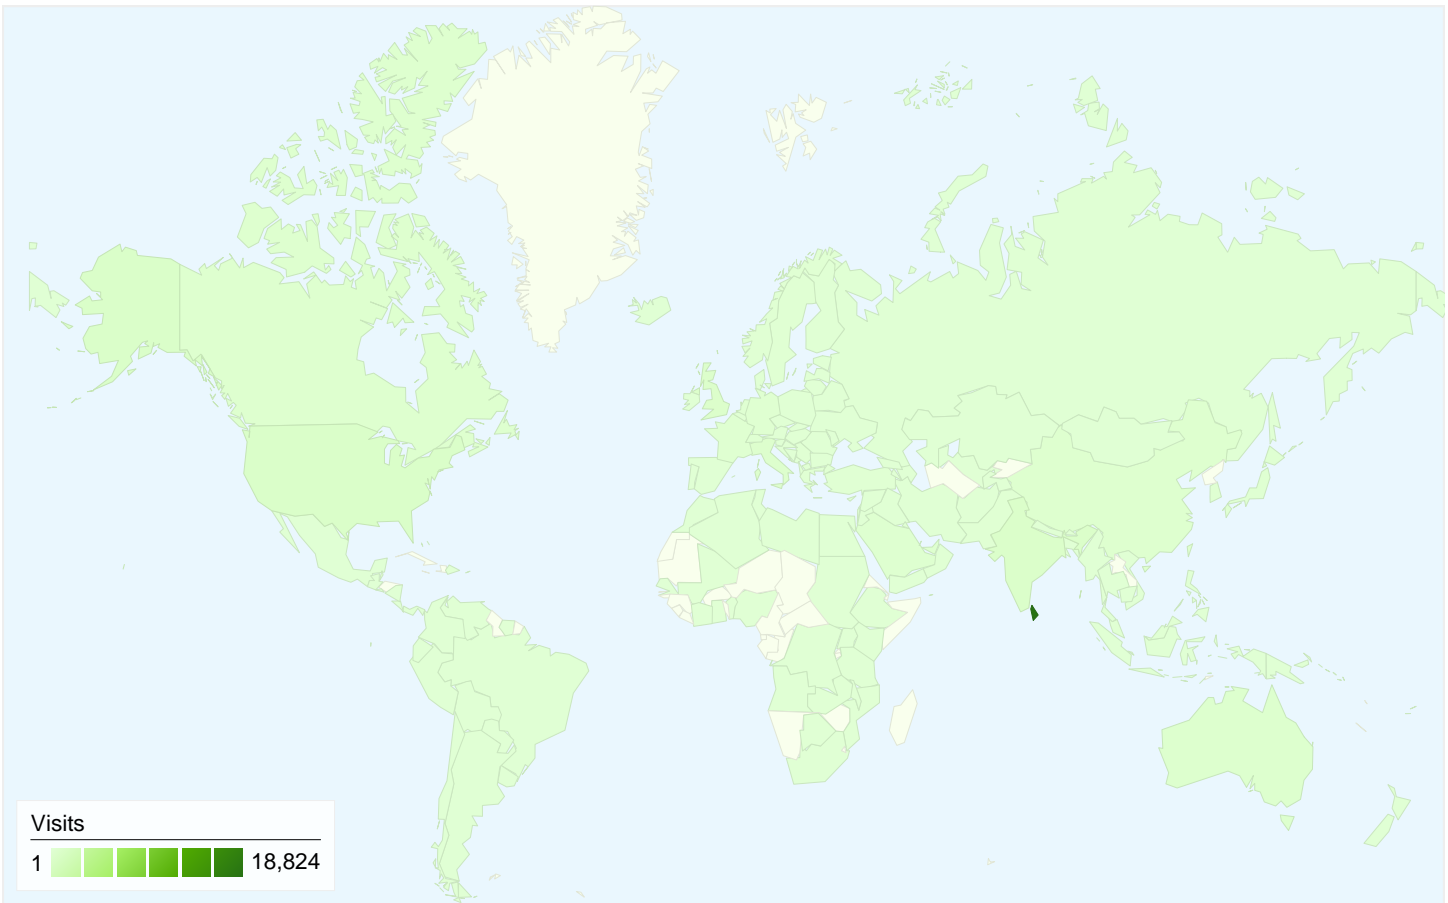

Visitors
 21,967

Map Overlay

Traffic Sources Overview

- **Search Engines**
22,381.00 (84.42%)
- **Direct Traffic**
2,672.00 (10.08%)
- **Referring Sites**
1,414.00 (5.33%)
- **Other**
44 (0.17%)

Content Overview

All traffic sources sent a total of 26,511 visits

- 10.08% Direct Traffic
- 5.33% Referring Sites
- 84.42% Search Engines

- Search Engines**
22,381.00 (84.42%)
- Direct Traffic**
2,672.00 (10.08%)
- Referring Sites**
1,414.00 (5.33%)
- Other**
44 (0.17%)

26,511 visits came from 151 countries/territories

Site Usage						
Visits	Pages/Visit	Avg. Time on Site	% New Visits	Bounce Rate		
26,511 % of Site Total: 100.00%	3.09 Site Avg: 3.09 (0.00%)	00:03:11 Site Avg: 00:03:11 (0.00%)	62.22% Site Avg: 61.96% (0.43%)	60.43% Site Avg: 60.43% (0.00%)		
Country/Territory	Visits	Pages/Visit	Avg. Time on Site	% New Visits	Bounce Rate	
Sri Lanka	18,824	3.16	00:03:26	56.45%	57.59%	
United States	654	2.31	00:01:26	84.10%	74.31%	
India	584	2.52	00:02:09	79.45%	68.15%	
United Kingdom	532	3.08	00:02:30	78.57%	65.79%	
(not set)	452	2.32	00:02:55	61.73%	58.63%	
Italy	411	5.93	00:04:14	59.85%	50.61%	
Australia	386	2.82	00:02:08	74.61%	66.84%	
Canada	303	2.90	00:01:56	80.20%	65.68%	
China	302	1.65	00:01:26	78.48%	78.48%	