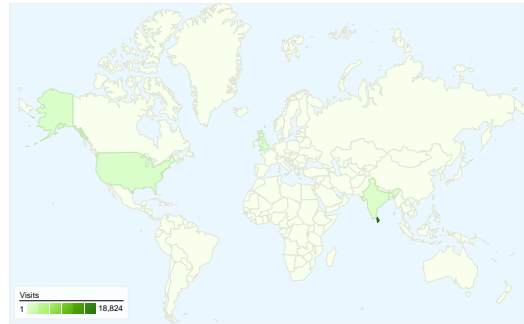

Site Usage

26,511 Visits

60.43% Bounce Rate

81,834 Pageviews

00:03:11 Avg. Time on Site

3.09 Pages/Visit

61.96% % New Visits

Visitors Overview

Visitors
 21,967

Map Overlay

Traffic Sources Overview

- **Search Engines**
22,381.00 (84.42%)
- **Direct Traffic**
2,672.00 (10.08%)
- **Referring Sites**
1,414.00 (5.33%)
- **Other**
44 (0.17%)

Content Overview

All traffic sources sent a total of 26,511 visits

- 10.08% Direct Traffic
- 5.33% Referring Sites
- 84.42% Search Engines

- Search Engines**
22,381.00 (84.42%)
- Direct Traffic**
2,672.00 (10.08%)
- Referring Sites**
1,414.00 (5.33%)
- Other**
44 (0.17%)

26,511 visits came from 151 countries/territories

Site Usage						
Visits	Pages/Visit	Avg. Time on Site	% New Visits	Bounce Rate		
26,511 % of Site Total: 100.00%	3.09 Site Avg: 3.09 (0.00%)	00:03:11 Site Avg: 00:03:11 (0.00%)	62.22% Site Avg: 61.96% (0.43%)	60.43% Site Avg: 60.43% (0.00%)		
Country/Territory	Visits	Pages/Visit	Avg. Time on Site	% New Visits	Bounce Rate	
Sri Lanka	18,824	3.16	00:03:26	56.45%	57.59%	
United States	654	2.31	00:01:26	84.10%	74.31%	
India	584	2.52	00:02:09	79.45%	68.15%	
United Kingdom	532	3.08	00:02:30	78.57%	65.79%	
(not set)	452	2.32	00:02:55	61.73%	58.63%	
Italy	411	5.93	00:04:14	59.85%	50.61%	
Australia	386	2.82	00:02:08	74.61%	66.84%	
Canada	303	2.90	00:01:56	80.20%	65.68%	
China	302	1.65	00:01:26	78.48%	78.48%	