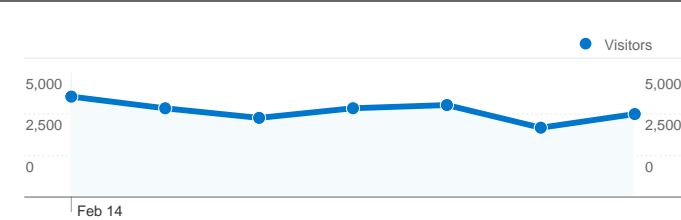

Site Usage

26,511 Visits

60.43% Bounce Rate

81,834 Pageviews

00:03:11 Avg. Time on Site

3.09 Pages/Visit

61.96% % New Visits

Visitors Overview

Visitors
 21,967

Map Overlay

Traffic Sources Overview

- **Search Engines**
22,381.00 (84.42%)
- **Direct Traffic**
2,672.00 (10.08%)
- **Referring Sites**
1,414.00 (5.33%)
- **Other**
44 (0.17%)

Content Overview

26,511 Visits

21,967 Absolute Unique Visitors

81,834 Pageviews

3.09 Average Pageviews

00:03:11 Time on Site

60.43% Bounce Rate

61.96% New Visits

Technical Profile

26,511 visits came from 151 countries/territories

Site Usage						
Visits	Pages/Visit	Avg. Time on Site	% New Visits	Bounce Rate		
26,511 % of Site Total: 100.00%	3.09 Site Avg: 3.09 (0.00%)	00:03:11 Site Avg: 00:03:11 (0.00%)	62.22% Site Avg: 61.96% (0.43%)	60.43% Site Avg: 60.43% (0.00%)		
Country/Territory	Visits	Pages/Visit	Avg. Time on Site	% New Visits	Bounce Rate	
Sri Lanka	18,824	3.16	00:03:26	56.45%	57.59%	
United States	654	2.31	00:01:26	84.10%	74.31%	
India	584	2.52	00:02:09	79.45%	68.15%	
United Kingdom	532	3.08	00:02:30	78.57%	65.79%	
(not set)	452	2.32	00:02:55	61.73%	58.63%	
Italy	411	5.93	00:04:14	59.85%	50.61%	
Australia	386	2.82	00:02:08	74.61%	66.84%	
Canada	303	2.90	00:01:56	80.20%	65.68%	
China	302	1.65	00:01:26	78.48%	78.48%	