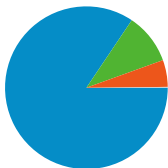

Traffic Sources Overview

- **Search Engines**
  22,381.00 (84.42%)
- **Direct Traffic**
  2,672.00 (10.08%)
- **Referring Sites**
  1,414.00 (5.33%)
- **Other**
  44 (0.17%)

Content Overview

Pages	Pageviews	% Pageviews
/	2,187	2.67%
/advertiser-login.html	1,582	1.93%
/index.html	1,269	1.55%
/sale-1-2-index.html	592	0.72%
/sri-lanka/classified/all-all-1-0-0-	577	0.71%