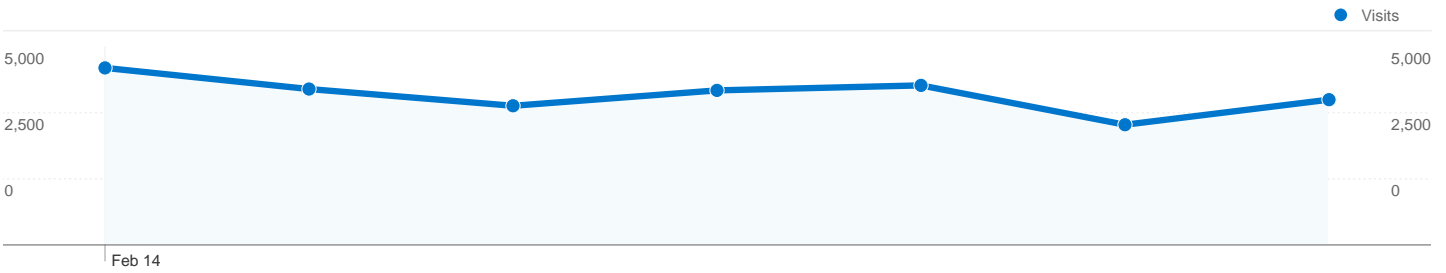

All traffic sources sent a total of 26,511 visits

- 10.08% Direct Traffic
- 5.33% Referring Sites
- 84.42% Search Engines

- **Search Engines**
  22,381.00 (84.42%)
- **Direct Traffic**
  2,672.00 (10.08%)
- **Referring Sites**
  1,414.00 (5.33%)
- **Other**
  44 (0.17%)

Top Traffic Sources

Sources	Visits	% visits	Keywords	Visits	% visits
google (organic)	21,539	81.25%	buyandsell.lk	140	0.63%
(direct) ((none))	2,672	10.08%	buy and sell	91	0.41%
google.lk (referral)	649	2.45%	digital camera prices in sri	51	0.23%
yahoo (organic)	489	1.84%	buy and sell sri lanka	44	0.20%
bing (organic)	291	1.10%	buyandsell	43	0.19%